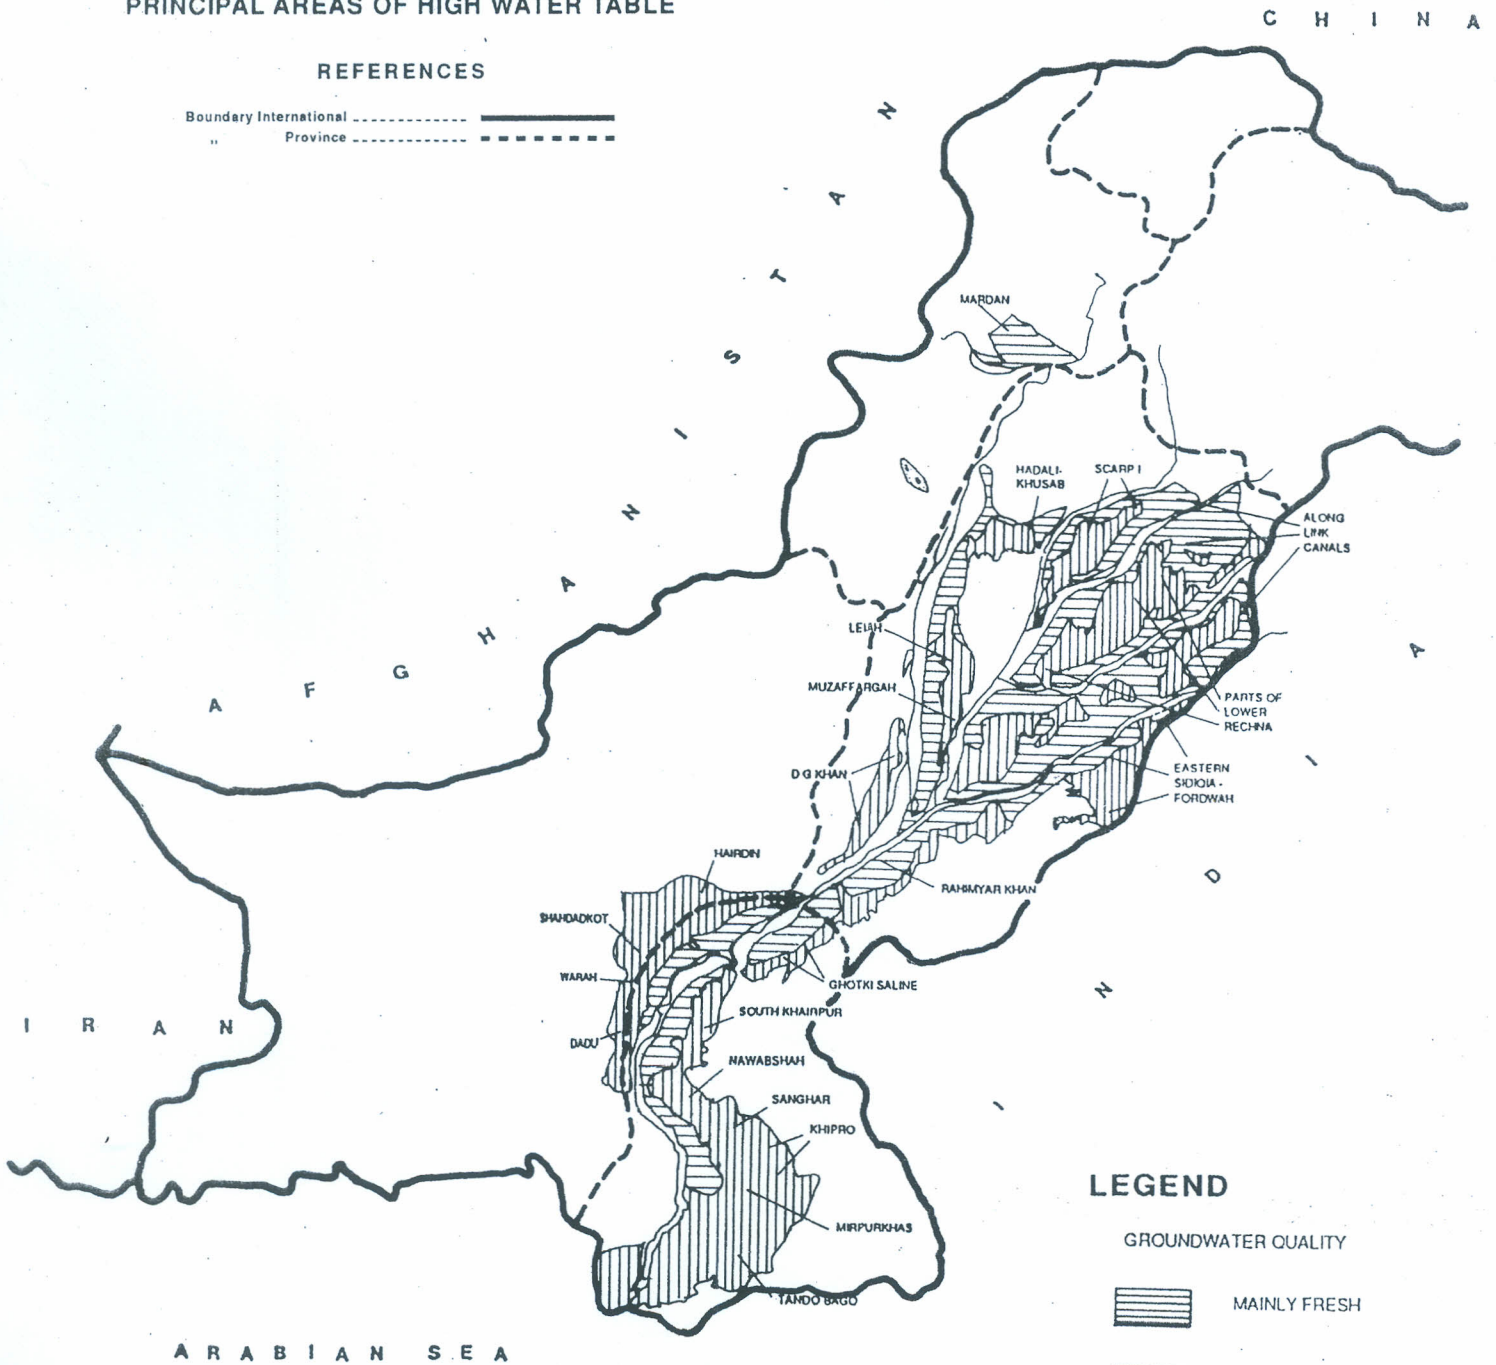

PAKISTAN

Kilometres 50 25 0 50 100 150 200 250 Kilometres

SALINE GROUND WATER AREAS AND PRINCIPAL AREAS OF HIGH WATER TABLE

REFERENCES

Boundary International
 " Province - - - - -

LEGEND

GROUNDWATER QUALITY

MAINLY FRESH

MAINLY SALINE

LEIAH AREA OF HIGH WATERTABLE

Source : WAPDA