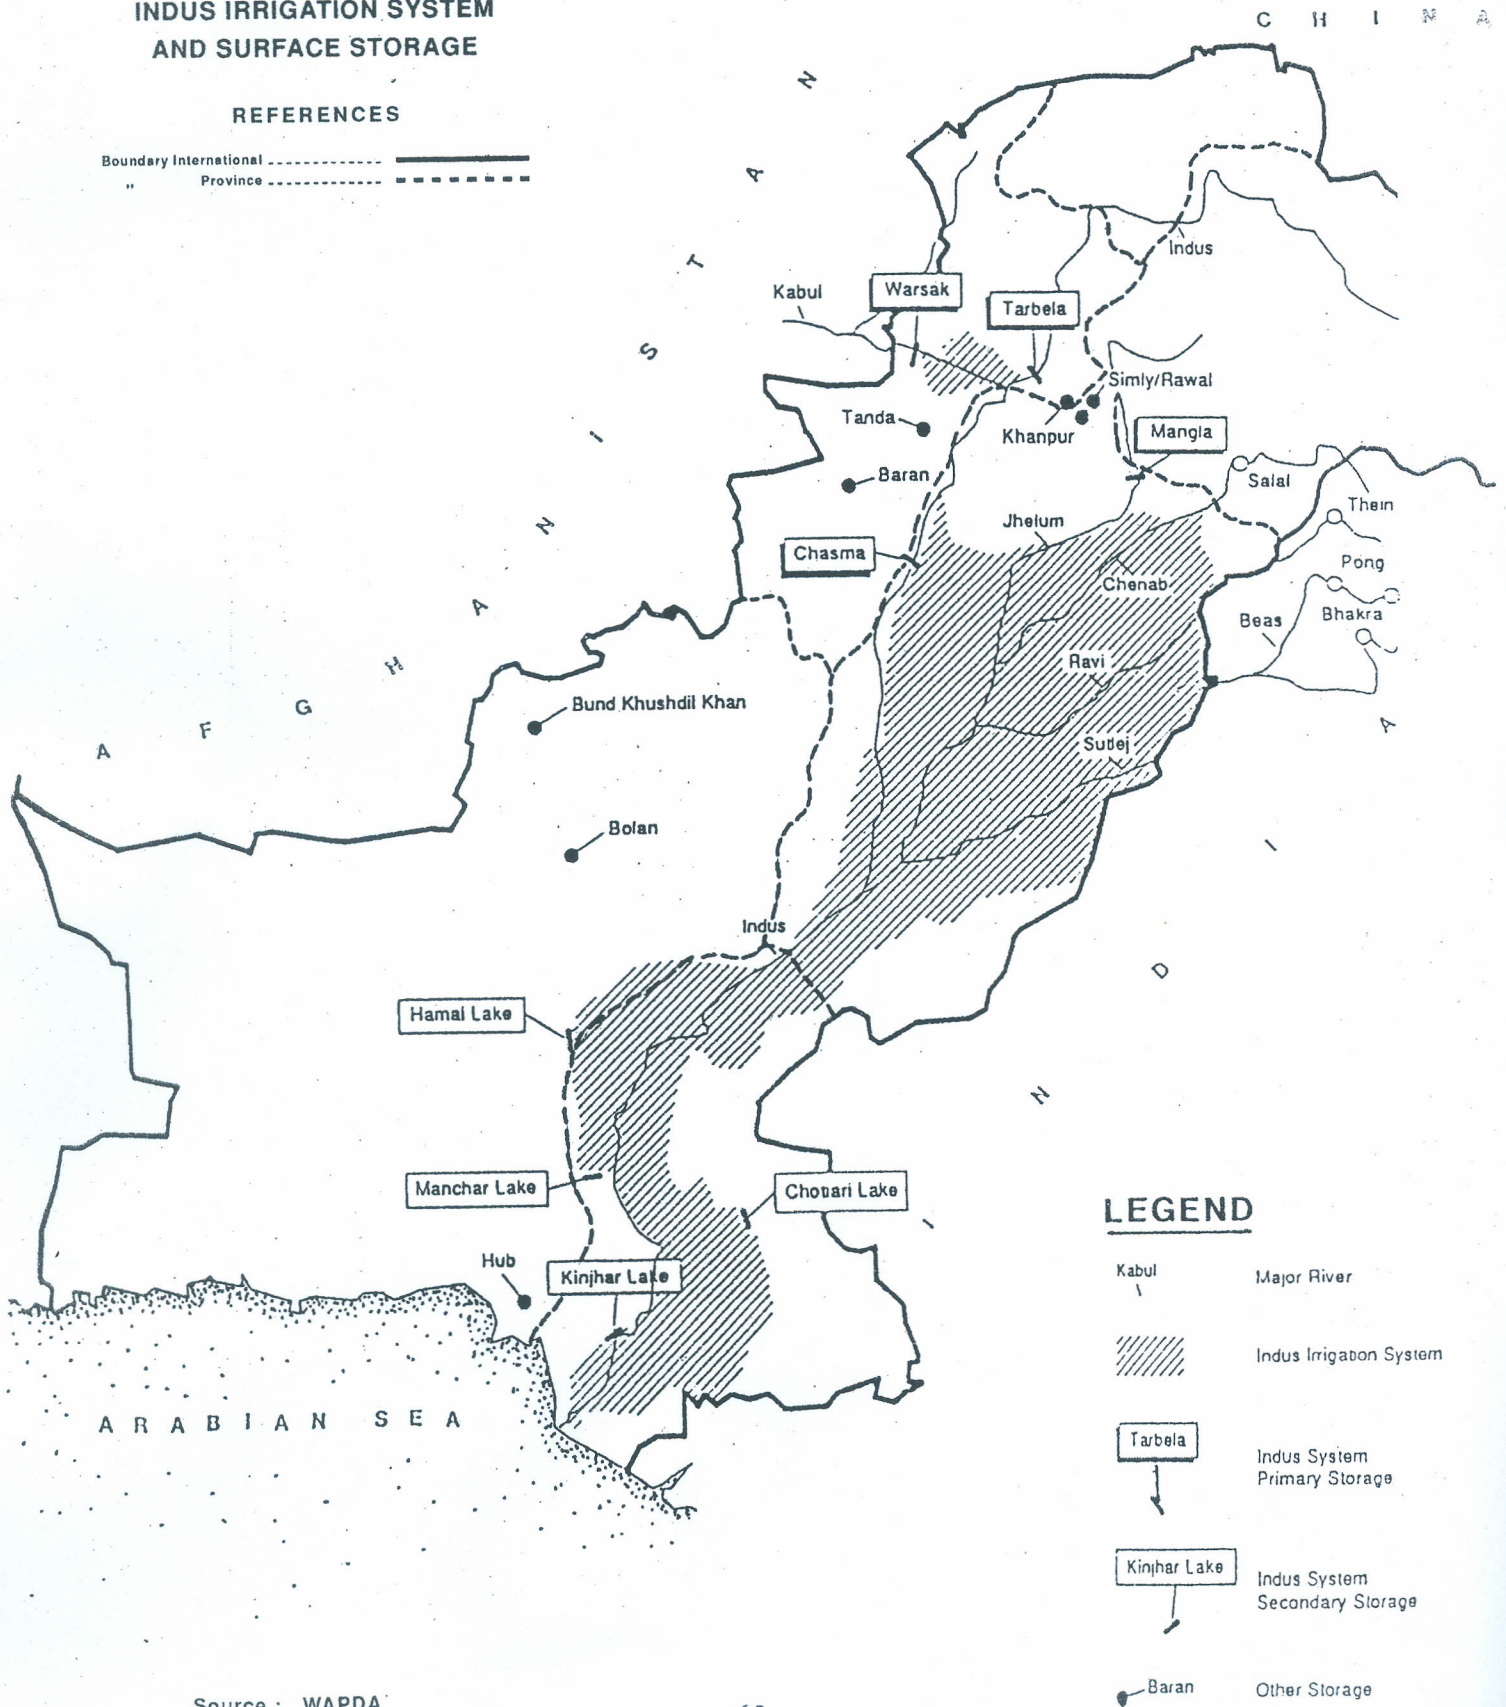

PAKISTAN

Kilometres 50 25 0 50 100 150 200 250 Kilometres

INDUS IRRIGATION SYSTEM AND SURFACE STORAGE

REFERENCES

Boundary International
 " Province - - - - -

LEGEND

- Kabul Major River
- Indus Irrigation System
- Tarbela Indus System Primary Storage
- Kinjhar Lake Indus System Secondary Storage
- Baran Other Storage